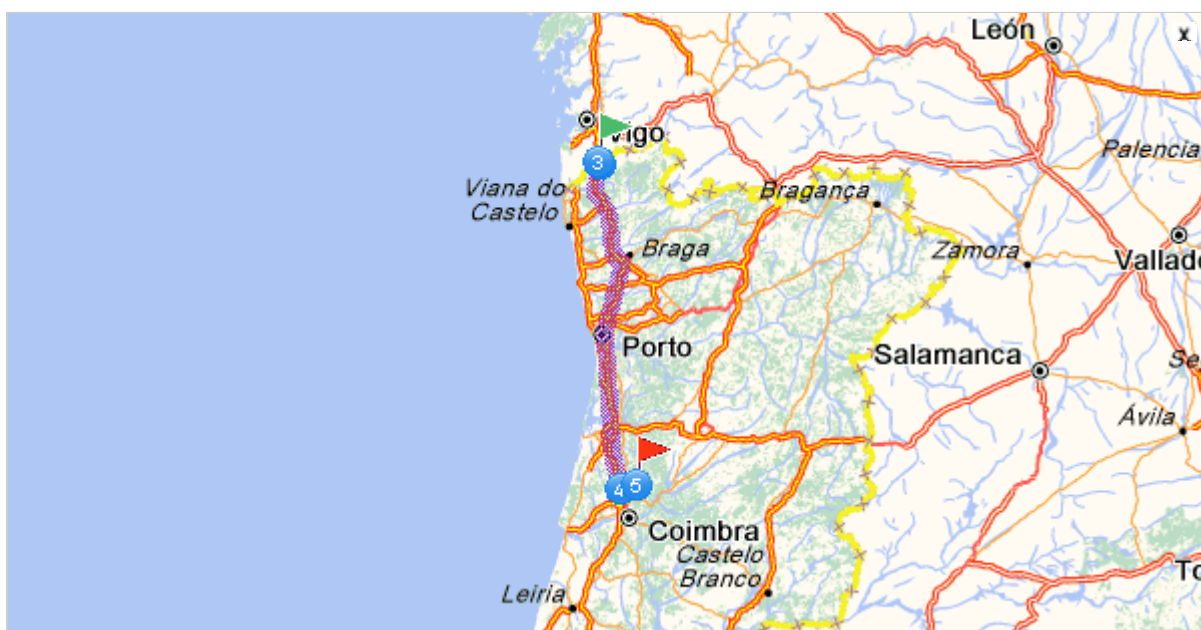

Driving directions printed on 16/10/2009

	Departure: 4930 Valença do Minho	Time: 02h20
	Destination: 3050 Luso	Distance: 220 km
		Total costs: 34.26 EUR

Departure: 4930 Valença do Minho

Destination: 3050 Luso

	Continue along: N234	10 km
	 Mealhada: Toll: 5.80 EUR Pass by Lameira de São Pedro	02h19
 	Arrive in Luso Destination: Luso, centre	0.6 km 02h20