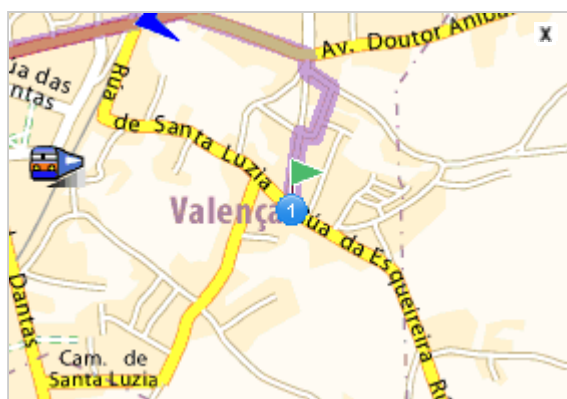

Driving directions printed on 16/10/2009

	Departure: 4930 Valença do Minho	Time: 02h20
	Destination: 3050 Luso	Distance: 220 km
		Total costs: 34.26 EUR

Departure: 4930 Valença do Minho

Destination: 3050 Luso

	Continue along: N234	10 km
	 Mealhada: Toll: 5.80 EUR Pass by Lameira de São Pedro	02h19
 	Arrive in Luso Destination: Luso, centre	0.6 km 02h20