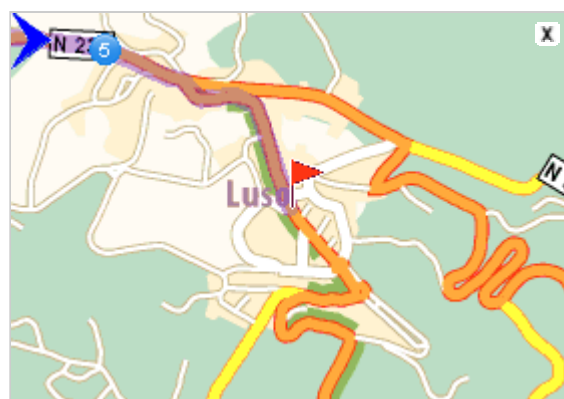

Driving directions printed on 16/10/2009

	Departure: 4930 Valença do Minho	Time: 02h20
	Destination: 3050 Luso	Distance: 220 km
		Total costs: 34.26 EUR

Departure: 4930 Valença do Minho

Destination: 3050 Luso

	Continue along: N234	10 km
	 Mealhada: Toll: 5.80 EUR Pass by Lameira de São Pedro	02h19
 	Arrive in Luso Destination: Luso, centre	0.6 km 02h20