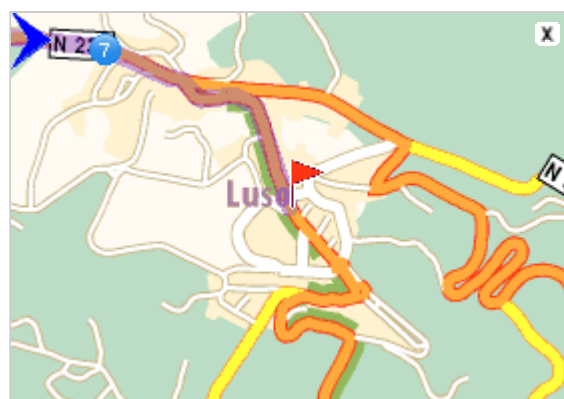

Driving directions printed on 16/10/2009

	Departure: 4500 Espinho	Time: 01h03
	Destination: 3050 Luso	Distance: 92 km
		Total costs: 12.09 EUR

Departure: 4500 Espinho

Destination: 3050 Luso

Your route plan

	Departure: Espinho, centre	
	Leave Espinho	2 km 00h04
	Continue along: A41 / IC24	0.2 km 00h05
<div style="border: 1px solid blue; padding: 2px; width: fit-content;">A41</div>		
<div style="border: 1px solid blue; padding: 2px; width: fit-content;">IC24</div>		
	At the roundabout, take the 2nd exit Continue along: A29 / IC1	27 km 00h21
	Head towards:	
<div style="border: 1px solid blue; padding: 2px; width: fit-content;">A29</div>	<div style="border: 1px solid black; padding: 5px; width: fit-content; margin-left: auto; margin-right: auto;"> Aveiro Esmoriz </div>	
<div style="border: 1px solid blue; padding: 2px; width: fit-content;">IC1</div>	 Take the exit	
	At the roundabout, take the 2nd exit Continue along: N224	1.3 km 00h23
<div style="border: 1px solid blue; padding: 2px; width: fit-content;">N224</div>	Head towards:	
	<div style="border: 1px solid black; padding: 5px; width: fit-content; margin-left: auto; margin-right: auto;"> São João da Madeira </div>	
	 Estarreja: Ticket purchase	

<p>5</p>  <p>E01</p> <p>A1</p> <p>IP1</p>	<p>Take E01 / A1 / IP1</p> <p>Head towards:</p> <div style="border: 1px solid black; padding: 5px; text-align: center;"> <p>Lisboa Aveiro</p> </div> <p>Take the exit towards:</p> <div style="border: 1px solid black; padding: 5px; text-align: center;"> <p>14 Cantanhede Mealhada</p> </div>	<p>49 km</p> <p>00h51</p>
<p>6</p> <div style="border: 1px solid blue; padding: 2px; display: inline-block;"> <p>N234</p> </div>	<p>Continue along: N234</p>  <p>Mealhada: Toll: 3.40 EUR</p> <p>Pass by Lameira de São Pedro</p>	<p>10 km</p> <p>01h02</p>
<p>7</p> 	<p>Arrive in Luso</p> <p>Destination: Luso, centre</p>	<p>0.6 km</p> <p>01h03</p>