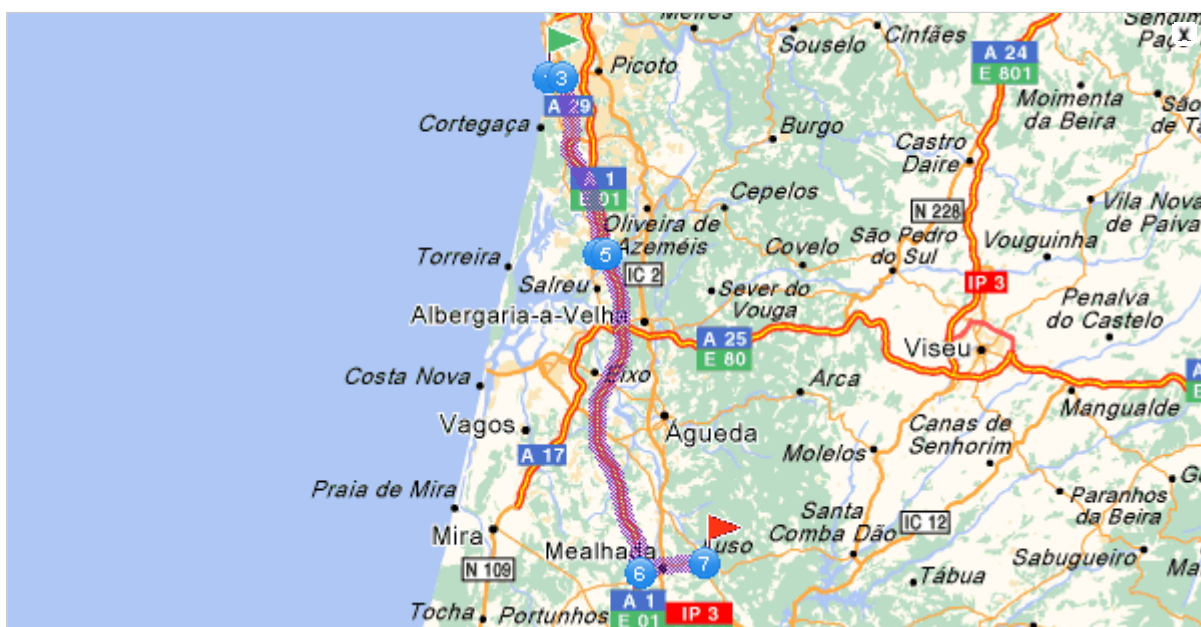

Driving directions printed on 16/10/2009

	Departure: 4500 Espinho	Time: 01h03
	Destination: 3050 Luso	Distance: 92 km
		Total costs: 12.09 EUR

Departure: 4500 Espinho

Destination: 3050 Luso

Your route plan

	Departure: Espinho, centre	
	Leave Espinho	2 km 00h04
	Continue along: A41 / IC24	0.2 km 00h05
<div style="border: 1px solid blue; padding: 2px; width: fit-content;">A41</div>		
<div style="border: 1px solid blue; padding: 2px; width: fit-content;">IC24</div>		
	At the roundabout, take the 2nd exit Continue along: A29 / IC1	27 km 00h21
	Head towards:	
<div style="border: 1px solid blue; padding: 2px; width: fit-content;">A29</div>	<div style="border: 1px solid black; padding: 5px; width: fit-content; margin-left: auto; margin-right: auto;"> Aveiro Esmoriz </div>	
<div style="border: 1px solid blue; padding: 2px; width: fit-content;">IC1</div>	 Take the exit	
	At the roundabout, take the 2nd exit Continue along: N224	1.3 km 00h23
<div style="border: 1px solid blue; padding: 2px; width: fit-content;">N224</div>	Head towards:	
	<div style="border: 1px solid black; padding: 5px; width: fit-content; margin-left: auto; margin-right: auto;"> São João da Madeira </div>	
	 Estarreja: Ticket purchase	

<p>5</p>  <p>E01</p> <p>A1</p> <p>IP1</p>	<p>Take E01 / A1 / IP1</p> <p>Head towards:</p> <div style="border: 1px solid black; padding: 5px; text-align: center;"> <p>Lisboa Aveiro</p> </div> <p>Take the exit towards:</p> <div style="border: 1px solid black; padding: 5px; text-align: center;"> <p>14 Cantanhede Mealhada</p> </div>	<p>49 km</p> <p>00h51</p>
<p>6</p> <div style="border: 1px solid blue; padding: 2px; display: inline-block;"> <p>N234</p> </div>	<p>Continue along: N234</p>  <p>Mealhada: Toll: 3.40 EUR</p> <p>Pass by Lameira de São Pedro</p>	<p>10 km</p> <p>01h02</p>
<p>7</p> 	<p>Arrive in Luso</p> <p>Destination: Luso, centre</p>	<p>0.6 km</p> <p>01h03</p>