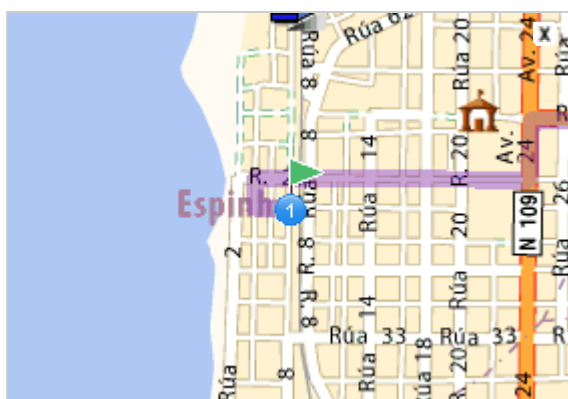

Driving directions printed on 16/10/2009

	Departure: 4500 Espinho	Time: 01h03
	Destination: 3050 Luso	Distance: 92 km
		Total costs: 12.09 EUR

Departure: 4500 Espinho

Destination: 3050 Luso

Your route plan

	Departure: Espinho, centre	
	Leave Espinho	2 km 00h04
	Continue along: A41 / IC24	0.2 km 00h05
<div style="border: 1px solid blue; padding: 2px; width: fit-content;">A41</div>		
<div style="border: 1px solid blue; padding: 2px; width: fit-content;">IC24</div>		
	At the roundabout, take the 2nd exit Continue along: A29 / IC1	27 km 00h21
	Head towards:	
<div style="border: 1px solid blue; padding: 2px; width: fit-content;">A29</div>	<div style="border: 1px solid black; padding: 5px; width: fit-content; margin-left: auto; margin-right: auto;"> Aveiro Esmoriz </div>	
<div style="border: 1px solid blue; padding: 2px; width: fit-content;">IC1</div>	 Take the exit	
	At the roundabout, take the 2nd exit Continue along: N224	1.3 km 00h23
<div style="border: 1px solid blue; padding: 2px; width: fit-content;">N224</div>	Head towards:	
	<div style="border: 1px solid black; padding: 5px; width: fit-content; margin-left: auto; margin-right: auto;"> São João da Madeira </div>	
	 Estarreja: Ticket purchase	

<p>5</p>  <p>E01</p> <p>A1</p> <p>IP1</p>	<p>Take E01 / A1 / IP1</p> <p>Head towards:</p> <div style="border: 1px solid black; padding: 5px; text-align: center;"> <p>Lisboa Aveiro</p> </div> <p>Take the exit towards:</p> <div style="border: 1px solid black; padding: 5px; text-align: center;"> <p>14 Cantanhede Mealhada</p> </div>	<p>49 km</p> <p>00h51</p>
<p>6</p> <div style="border: 1px solid blue; padding: 2px; display: inline-block;"> <p>N234</p> </div>	<p>Continue along: N234</p>  <p>Mealhada: Toll: 3.40 EUR</p> <p>Pass by Lameira de São Pedro</p>	<p>10 km</p> <p>01h02</p>
<p>7</p> 	<p>Arrive in Luso</p> <p>Destination: Luso, centre</p>	<p>0.6 km</p> <p>01h03</p>